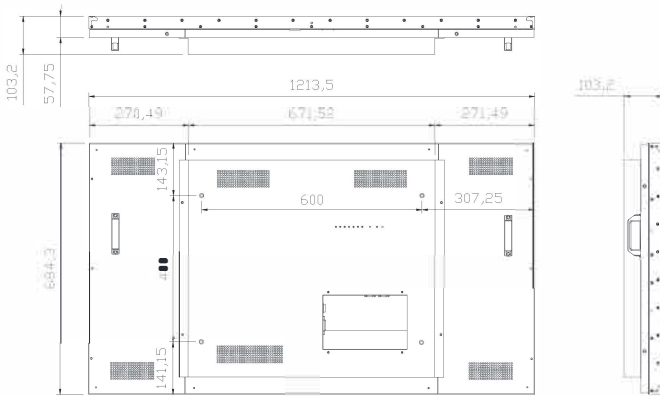

CIMA DIGITEC Digital Display Evolving to New and Larger Dimension

55 inch CL-55NMF11_21

Real Application

Dimension

Native UHD Daisy chaining through HDMI Port

All CIMA videowalls are capable of daisy chaining UHD (3840x2160) resolution. So, all customers can enjoy UHD content without having to purchase additional equipment.

Ultra Narrow Bezel

55" Ultra Narrow Bezel 3.5mm video wall displays create visually stunning digital wall that is easily installed, maintained and managed.

Bezel to Bezel
3.5mm
2.25mm(Left/Top)
1.25mm(Right/Bottom)

< The fire risk due to high internal temperature, Monitor will be turned off >

[Auto Power-off]

Specification / CL-55NMF11_21

PANEL		Operation	
Screen Size	55"	Operating Temperature	0°C ~ 40°C
Seam size(Bezel to Bezel)	3.5mm(L:2.25mm/R:1.25mm)	Humidity	10% ~ 80%
Aspect Ratio	16 : 9	Life Time	60,000 hrs
Native Resolution(Super narrow)	1,920 x 1,080	Power Input Condition	
Brightness	500cd / m ² 700cd / m ²	Input Voltage	AC 100V to AC240V
Contrast Ratio	1,400 : 1	Normal Frequency	50/60Hz
Dynamic CR	500,000 : 1	Physical Specification	
Viewing Angle(H x V)	178 x 178	Dimension(W x H x D)	1213.5 x 684.3 x 108.2(mm)
Response Time	12ms(G to G)	Weight	35kg
Color Depth	16.7M	VESA Standard Mount Interface	600 x 400
Power Consumption	160W	Accessory	
Connectivity		Accessory	Remote Controller, Power cable, HDMI Cable, User Manual, RS-232C Cable
In/Out connection(Daisy Chain)		Optional Accessory	Wall mount bracket, Stand floor
HDMI In/Out	1/1		
DP In	1		
RS-232C In/Out	1/1		
USB (Service port)	1		
RJ45 In (Option)	1		
HD-SDI In/Out (Option)	1/1		