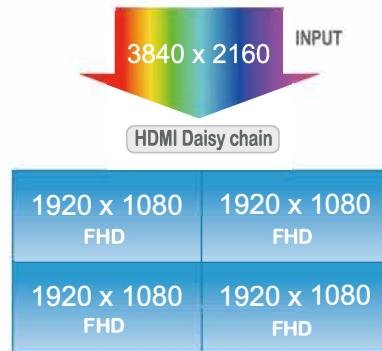

CIMA DIGITEC Digital Display Evolving to New and Larger Dimension

55 inch CL-55NMF11_21

Real Application

Dimension

Native UHD Daisy chaining through HDMI Port

All CIMA videowalls are capable of daisy chaining UHD (3840x2160) resolution. So, all customers can enjoy UHD content without having to purchase additional equipment.

Ultra Narrow Bezel

55" Ultra Narrow Bezel 3.5mm video wall displays create visually stunning digital wall that is easily installed, maintained and managed.

Bezel to Bezel
3.5mm
2.25mm(Left/Top)
1.25mm(Right/Bottom)

< The fire risk due to high internal temperature, Monitor will be turned off >

[Auto Power-off]

Specification / CL-55NMF11_21

PANEL		Operation	
Screen Size	55"	Operating Temperature	0°C ~ 40°C
Seam size(Bezel to Bezel)	3.5mm(L:2.25mm/R:1.25mm)	Humidity	10% ~ 80%
Aspect Ratio	16 : 9	Life Time	60,000 hrs
Native Resolution(Super narrow)	1,920 x 1,080	Power Input Condition	
Brightness	500cd / m ² 700cd / m ²	Input Voltage	AC 100V to AC240V
Contrast Ratio	1,400 : 1	Normal Frequency	50/60Hz
Dynamic CR	500,000 : 1	Physical Specification	
Viewing Angle(H x V)	178 x 178	Dimension(W x H x D)	1213.5 x 684.3 x 108.2(mm)
Response Time	12ms(G to G)	Weight	35kg
Color Depth	16.7M	VESA Standard Mount Interface	600 x 400
Power Consumption	160W	Accessory	
Connectivity		Accessory	Remote Controller, Power cable, HDMI Cable, User Manual, RS-232C Cable
In/Out connection(Daisy Chain)		Optional Accessory	Wall mount bracket, Stand floor
HDMI In/Out	1/1		
DP In	1		
RS-232C In/Out	1/1		
USB (Service port)	1		
RJ45 In (Option)	1		
HD-SDI In/Out (Option)	1/1		