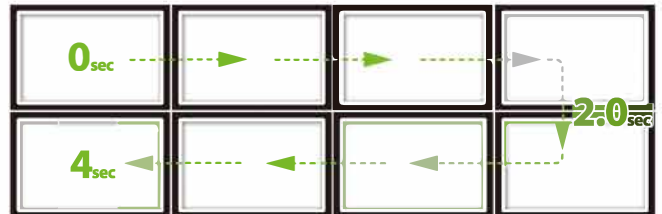

Overload Protection

To enable more stable system management, Cima MLED minimized overload of electric current by sequential power supply rather than simultaneous power supply.

Anti Fire System

All models of CIMA MLED has Anti Fire System inside. As there are some causes of heat and high temperature such as internal environment, long time use, and multiple connections of various units, Anti Fire system prevents increase of temperature for user's safety. (Warning message and automatic power off at certain temperature).

< High internal temperature of the screen, There is a risk of fire >

- If the internal temperature rises up to 85°C(185°F), below message will automatically appear.(Warning Message)
- If the internal temperature reaches up to 90°C(194°F), monitor will be turned off automatically after displaying below message for 30 seconds. (If the temperature decreases under 85°C(185°F), the warning message disappears)

< The fire risk due to high internal temperature, Monitor will be turned off >

[Auto Power-off]

Specification / CL-55NMF11_21

PANEL		Operation	
Screen Size	55"	Operating Temperature	0°C ~ 40°C
Seam size(Bezel to Bezel)	3.5mm(L:2.25mm/R:1.25mm)	Humidity	10% ~ 80%
Aspect Ratio	16 : 9	Life Time	60,000 hrs
Native Resolution(Super narrow)	1,920 x 1,080	Power Input Condition	
Brightness	500cd / m² 700cd / m²	Input Voltage	AC 100V to AC240V
Contrast Ratio	1,400 : 1	Normal Frequency	50/60Hz
Dynamic CR	500,000 : 1	Physical Specification	
Viewing Angle(H x V)	178 x 178	Dimension(W x H x D)	1213.5 x 684.3 x 108.2(mm)
Response Time	12ms(G to G)	Weight	35kg
Color Depth	16.7M	VESA Standard Mount Interface	600 x 400
Power Consumption	160W	Accessory	
Connectivity		Accessory	Remote Controller, Power cable, HDMI Cable, User Manual, RS-232C Cable
In/Out connection(Daisy Chain)		Optional Accessory	Wall mount bracket, Stand floor
HDMI In/Out	1/1		
DP In	1		
RS-232C In/Out	1/1		
USB (Service port)	1		
RJ45 In (Option)	1		
HD-SDI In/Out (Option)	1/1		

▶ The specification could be changed without prior notice ◀